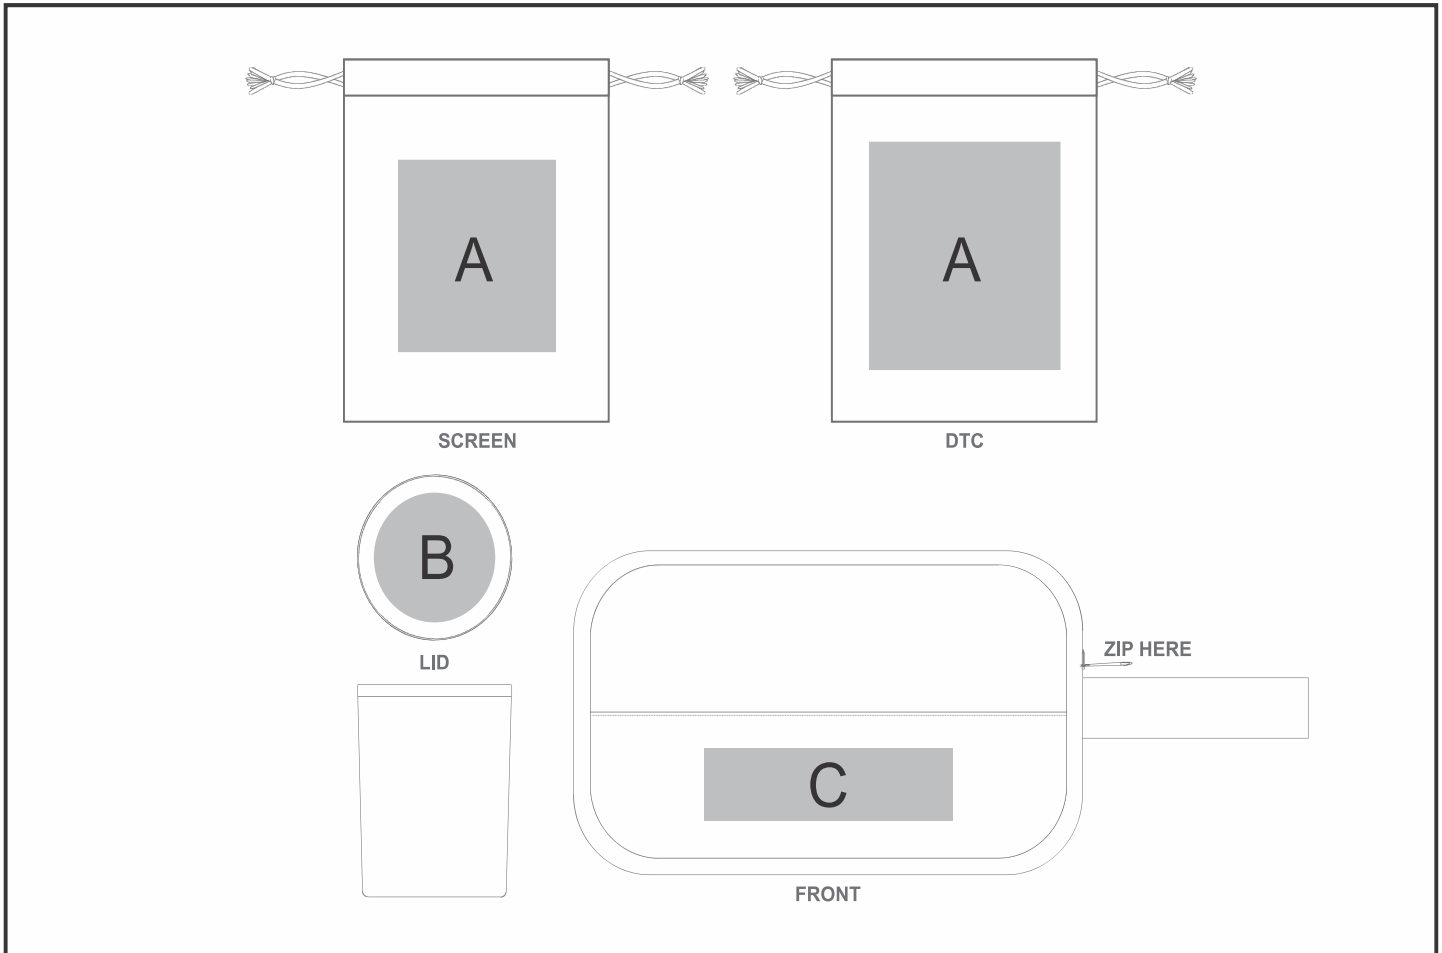

GH-YT-7-B

Yatta Chic Chamber Hamper

Need to know:

- Includes 1-Colour, 1-Position Screen Print on Pouch & Cosmetic Bag AND 1-Position Laser Engraving on Candle (setup fees apply)

- Texture of Item will affect the quality of Print

Branding Options:

Position	Branding Method (Branding Code)	No. of Colours	Dimension
A	Screen Print (SA)	1 Colour	60mm wide x 70mm high
A	Digital Direct Transfer (DDT-D)	Full Colour	85mm wide x 74mm high
A	Digital Direct Transfer (DDT-A)	Full Colour	85mm wide x 95mm high

B	Screen Print (SA)	1 Colour	45mm wide x 45mm high
B	Laser Engraving (LC)	N/A	55mm wide x 55mm high

B	Pad Printing (PA)	4 Colours	40mm wide x 40mm high
---	-------------------	-----------	-----------------------

C	Screen Print (SB)	1 Colour	110mm wide x 30mm high
---	-------------------	----------	------------------------